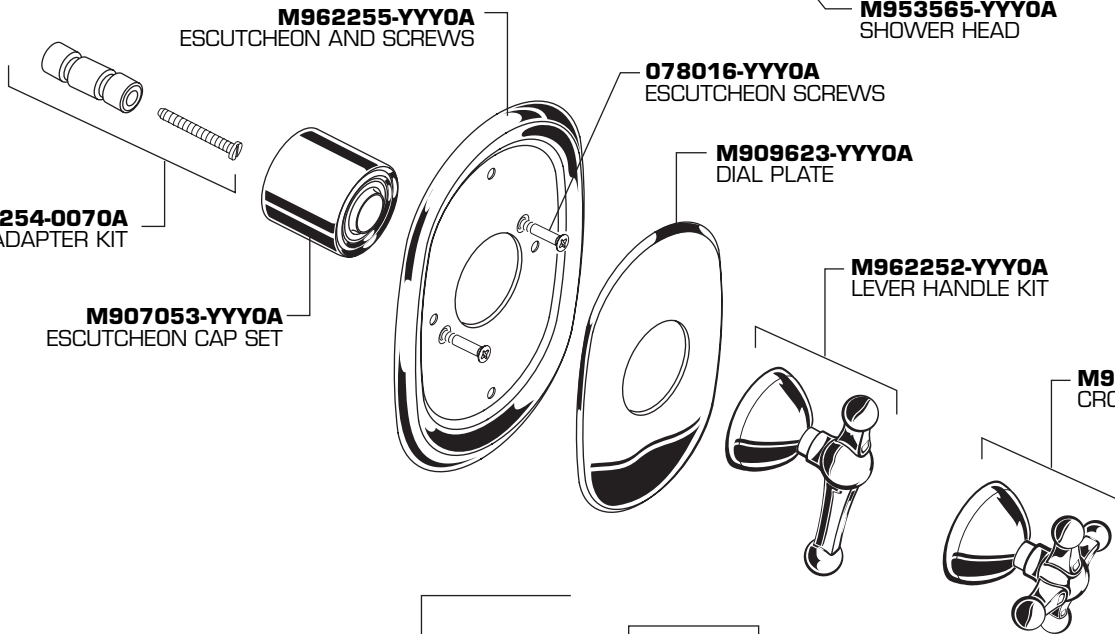

*American Standard*

**ENFIELD  
BATH/SHOWER  
TRIM KITS  
MODEL NUMBER**

**T373.502  
T373.501  
T373.500  
T373.522  
T373.521  
T373.520**

**M962289-YYY0A**  
SHOWER ARM  
AND ESCUTCHEON

**M953565-YYY0A**  
SHOWER HEAD

**M962255-YYY0A**  
ESCUTCHEON AND SCREWS

**078016-YYY0A**  
ESCUTCHEON SCREWS

**M909623-YYY0A**  
DIAL PLATE

**M962252-YYY0A**  
LEVER HANDLE KIT

**M962258-YYY0A**  
CROSS HANDLE KIT

**M962254-0070A**  
ADAPTER KIT

**M907053-YYY0A**  
ESCUTCHEON CAP SET

**M962256-YYY0A**  
DIVERTER SPOUT  
REPAIR KIT

**M950220-YYY0A**  
DIVERTER SPOUT (IPS)

Replace the "YYY" with appropriate finish code

CHROME	002
POLISHED BRASS	099
SATIN NICKEL	295